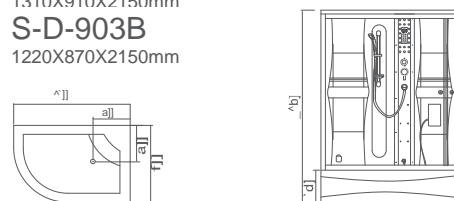

***&Zc]fi**
1300X1300X2200mm

S-D-808A

S-D-805A

S-D-608A

S-D-808A
1560X1560X2170mm

S-D-805A
1600X800X2200mm

S-D-600A, S-D-608A, S-D-609A, S-D-805A, S-D-808A

- 1/ Douche vapeur
- 2/ Réglage de la température
- 3/ Radio FM
- 4/ Connexion CD / MP3

S-D-907L
S-D-908L

S-D-907L
1350X1250X2150mm
S-D-908L
1500X1500X2150mm

S-D-905AL
1500X800X2150mm
1600X800X2150mm
1700X800X2150mm

S-D-9090K

S-D-902A
S-D-902B

S-D-902L1
S-D-902L2

Principales Fonctions

S-D-902L1, S-D-902L2, S-D-902A, S-D-902B, S-D-903A, S-D-903B, S-D-9090K

- 1/ Douche
- 2/ Douche vapeur
- 3/ Ordinateur de bord
- 4/ Connexion CD
- 5/ Radio FM
- 6/ Ozonateur
- 7/ Massage

S-D-903A
S-D-903B

S-D-902A
920X920X2150mm
S-D-902B
1070X1070X2150mm

S-D-9090K
920X920X2170mm

S-D-903A
1310X910X2150mm
S-D-903B
1220X870X2150mm

S-D-902L1
920X920X2190mm
S-D-902L2
1070X1070X2190mm