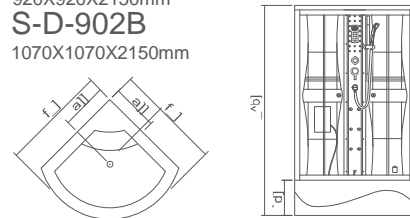

***&Zc]fi**
1300X1300X2200mm

S-D-808A

S-D-805A

S-D-608A

S-D-808A
1560X1560X2170mm

S-D-805A
1600X800X2200mm

S-D-600A, S-D-608A, S-D-609A, S-D-805A, S-D-808A

- 1/ Douche vapeur
- 2/ Réglage de la température
- 3/ Radio FM
- 4/ Connexion CD / MP3

S-D-907L
S-D-908L

S-D-907L
1350X1250X2150mm
S-D-908L
1500X1500X2150mm

S-D-905AL
1500X800X2150mm
1600X800X2150mm
1700X800X2150mm

S-D-9090K

S-D-902A
S-D-902B

S-D-902L1
S-D-902L2

Principales Fonctions

S-D-902L1, S-D-902L2, S-D-902A, S-D-902B, S-D-903A, S-D-903B, S-D-9090K

- 1/ Douche
- 2/ Douche vapeur
- 3/ Ordinateur de bord
- 4/ Connexion CD
- 5/ Radio FM
- 6/ Ozonateur
- 7/ Massage

S-D-903A
S-D-903B

S-D-902A
920X920X2150mm
S-D-902B
1070X1070X2150mm

S-D-9090K
920X920X2170mm

S-D-903A
1310X910X2150mm
S-D-903B
1220X870X2150mm

S-D-902L1
920X920X2190mm
S-D-902L2
1070X1070X2190mm