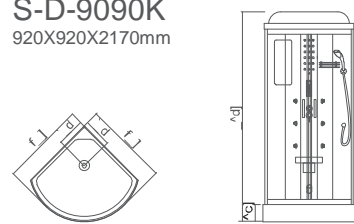

***&Zc]fi**
1300X1300X2200mm

S-D-808A

S-D-805A

S-D-608A

S-D-808A
1560X1560X2170mm

S-D-805A
1600X800X2200mm

S-D-600A, S-D-608A, S-D-609A, S-D-805A, S-D-808A

- 1/ Douche vapeur
- 2/ Réglage de la température
- 3/ Radio FM
- 4/ Connexion CD / MP3

S-D-907L
S-D-908L

S-D-907L
1350X1250X2150mm
S-D-908L
1500X1500X2150mm

S-D-905AL
1500X800X2150mm
1600X800X2150mm
1700X800X2150mm

S-D-9090K

S-D-902A
S-D-902B

S-D-902L1
S-D-902L2

Principales Fonctions

S-D-902L1, S-D-902L2, S-D-902A, S-D-902B, S-D-903A, S-D-903B, S-D-9090K

- 1/ Douche
- 2/ Douche vapeur
- 3/ Ordinateur de bord
- 4/ Connexion CD
- 5/ Radio FM
- 6/ Ozonateur
- 7/ Massage

S-D-903A
S-D-903B

S-D-902A
920X920X2150mm
S-D-902B
1070X1070X2150mm

S-D-9090K
920X920X2170mm

S-D-903A
1310X910X2150mm
S-D-903B
1220X870X2150mm

S-D-902L1
920X920X2190mm
S-D-902L2
1070X1070X2190mm